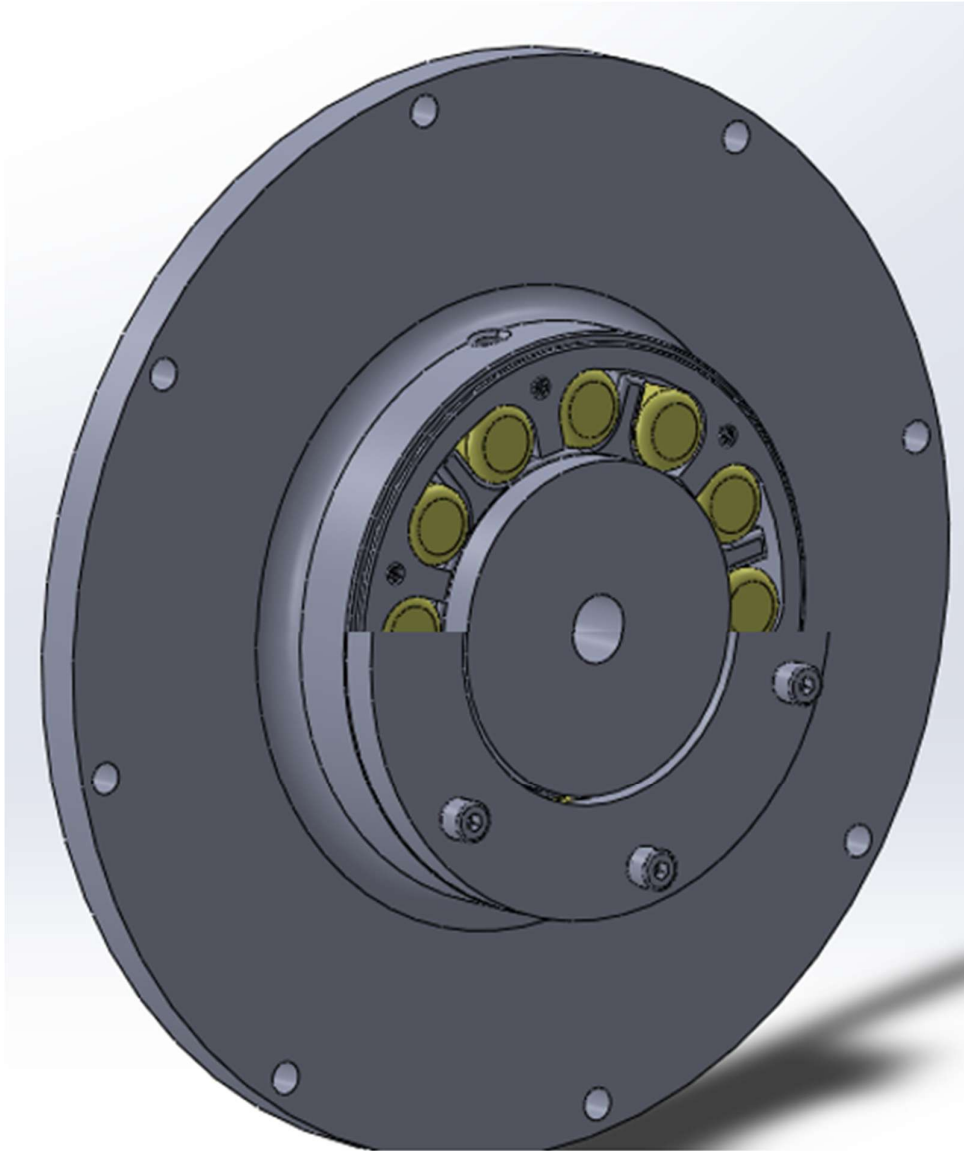

FMW COUPLING CATALOGUE

MACHWELD

COUPLING SELECTIONS:

SERVICE FACTOR DRIVE MACHINE	
3 CYLINDERS	2.0
6 CYLINDERS	1.7/1.5
ELECTRIC MOTOR	0

DRIVEN MACHINE SERVICE FACTOR	
ALTERNATOR	= 1.5
BLOWER CENTRIFUGAL	= 1.5
COMPRESSOR - SCREW /CENTRIFUGAL	= 1.5
COMPRESSOR RECIPROCATING	= 3.0